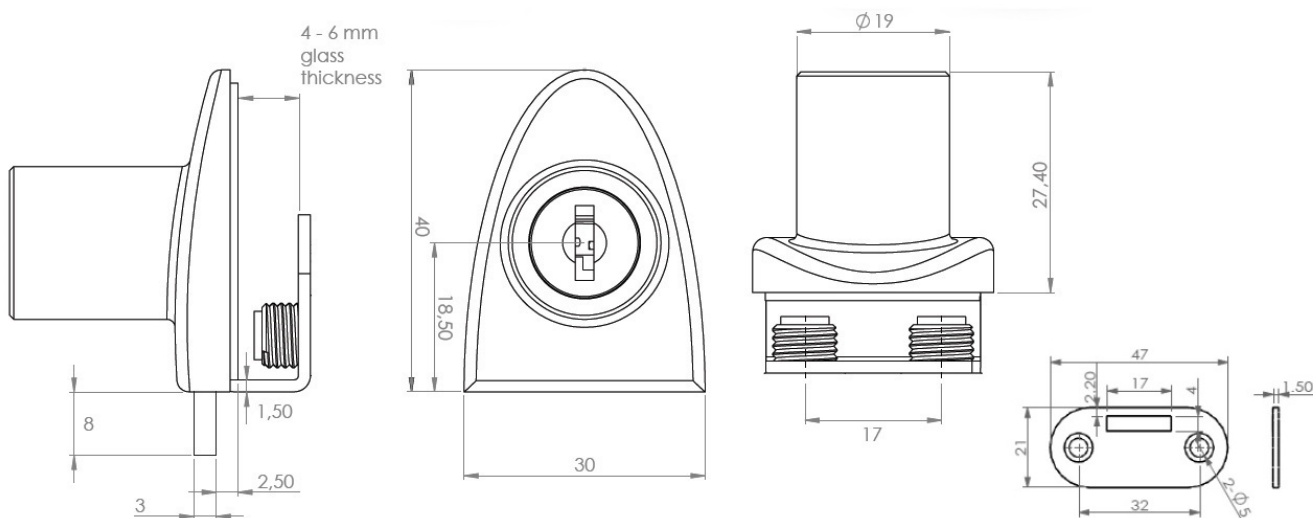

PRODUCT SHEET

Description:

Glass Door Lock "Badge", F/Single Doors, MIC#J11, CPL,W/SISO Oval Metal Key, 400 KD,W/2 Zamak Screws W/PVC Tip, 1 CPL, Flat Oval Metal Striking Plate, f/Glass Thickness 4-6mm

Item number:

14.09.505-0

Units	Box	Carton	HS Code	Barcode
Pcs.	12	240	8301300000	 5704866048606

SISO A/S

Mileparken 11
DK-2740 Skovlunde
Denmark
VAT: DK 24786013

Phone +45 45 830 900

www.siso.dk
siso@siso.dk

Danske Bank
Nytorv Branch
Copenhagen
SWIFT: DABADKKK

Account no.
4180 3112 112936
IBAN Account
DK7230003112112936